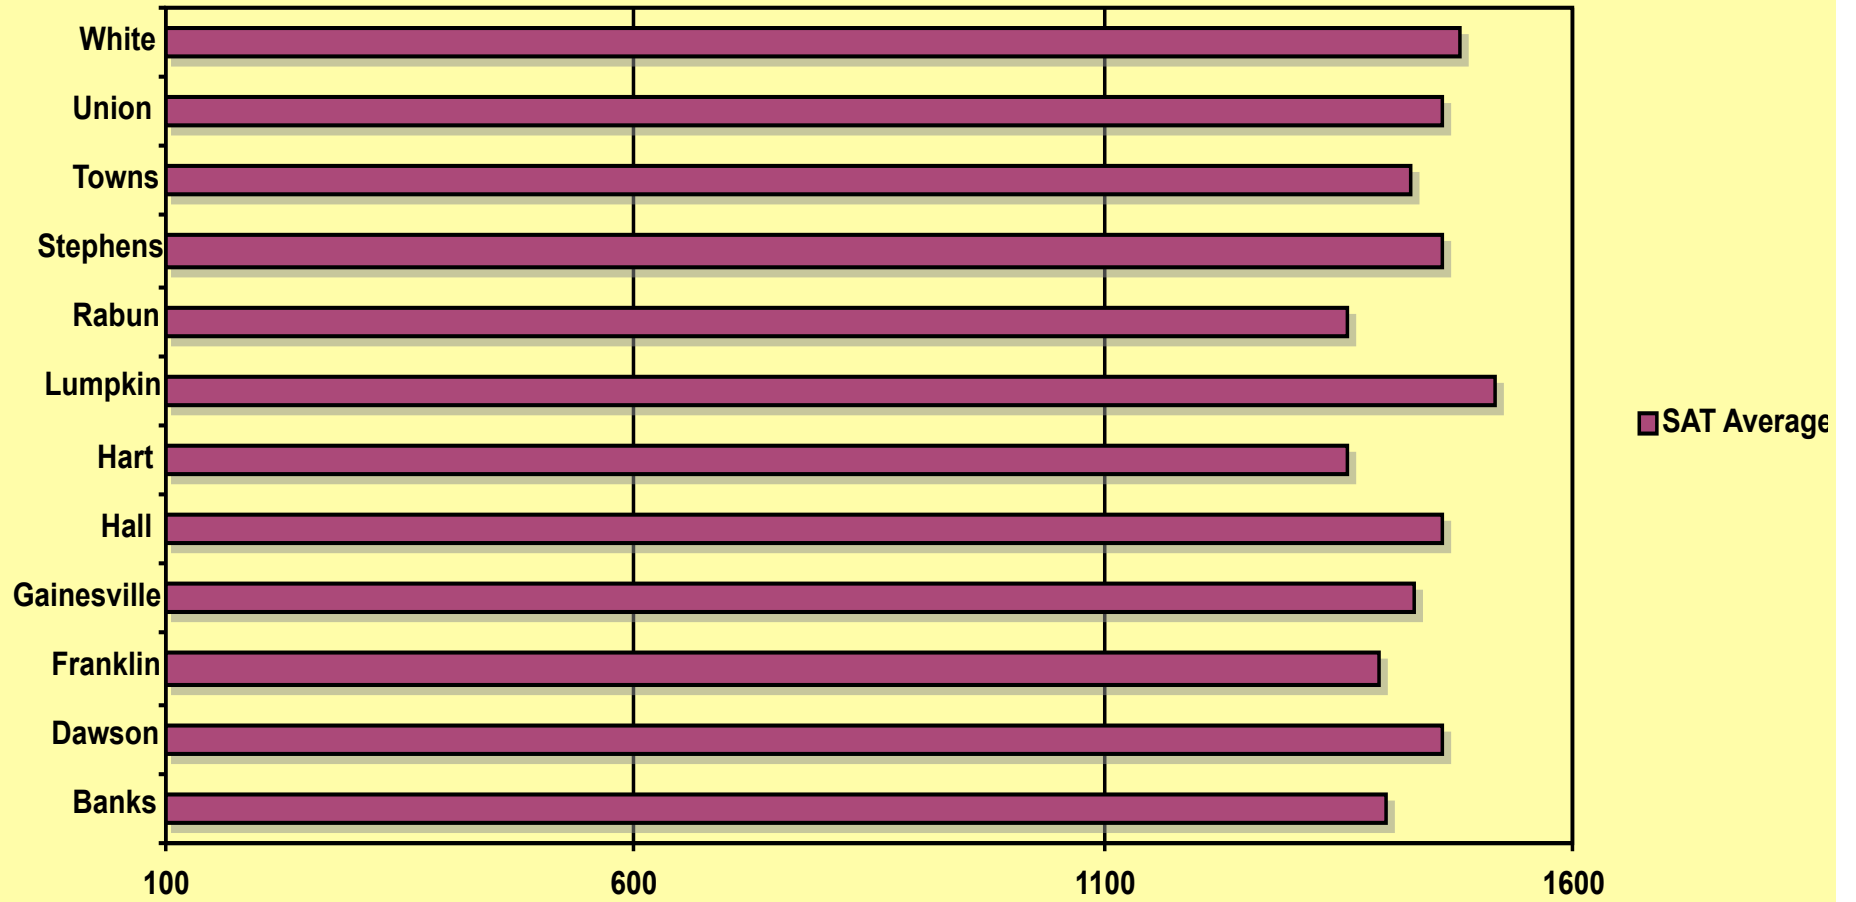

## SAT Scores Northeast Region (Pioneer RESA) 2009

	Banks	Dawson	Franklin	Gainesville	Hall	Hart	Lumpkin	Rabun	Stephens	Towns	Union	White
■ SAT Average	1396	1458	1391	1428	1456	1357	1514	1357	1459	1425	1459	1477